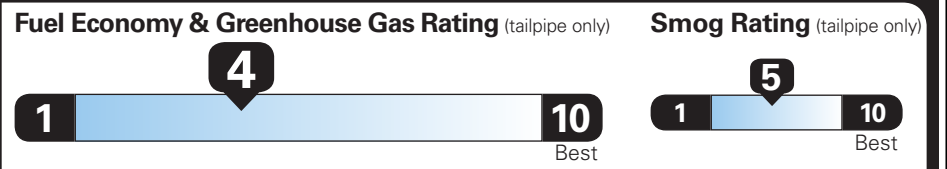

EPA DOT Fuel Economy and Environment

Gasoline Vehicle

Fuel Economy

21 MPG
combined city/hwy

18 MPG
city

25 MPG
highway

4.8 gallons per 100 miles

You spend $4,000 more in fuel costs over 5 years compared to the average new vehicle.

Mid-size cars range from 14 to 141 MPG. The best vehicle rates 136 MPGe.

Annual fuel cost $2,300